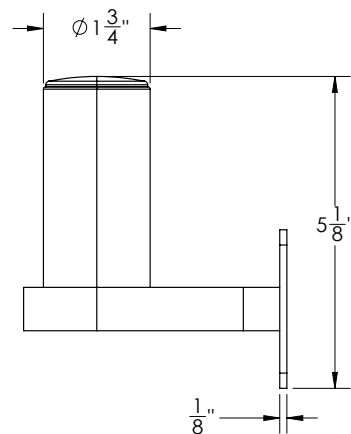

SHADEFIN[®] MINI SIDE WALL MOUNT

The ShadeFin Mini Side Wall Mount is ideal for consoles, side walls, gunnel walls or deck railing of boats.

FEATURES & BENEFITS

- Constructed out of aluminum grade-6061 alloys and stainless steel Type-304
- Includes injection-molded nylon cap
- Includes backing plate and mounting hardware

PART #	DESCRIPTION	FINISH	UOM	UPC
T10-4000-12	ShadeFin [®] Mini Side Wall Mount	Powder Coated, Misty Silver	Each	631183091792