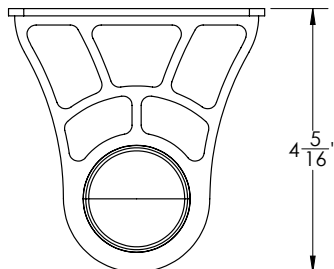

SHADEFIN[®] MINI SIDE WALL MOUNT

The ShadeFin Mini Side Wall Mount is ideal for consoles, side walls, gunnel walls or deck railing of boats.

FEATURES & BENEFITS

- Constructed out of aluminum grade-6061 alloys and stainless steel Type-304
- Includes injection-molded nylon cap
- Includes backing plate and mounting hardware

PART #	DESCRIPTION	FINISH	UOM	UPC
T10-4000-12	ShadeFin [®] Mini Side Wall Mount	Powder Coated, Misty Silver	Each	631183091792