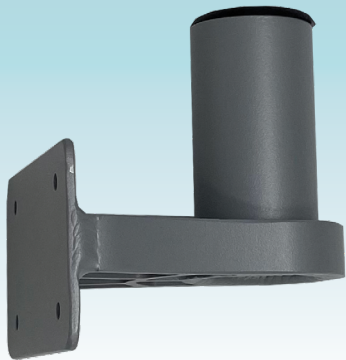

SHADEFIN[®] MINI SIDE WALL MOUNT

The ShadeFin Mini Side Wall Mount is ideal for consoles, side walls, gunnel walls or deck railing of boats.

FEATURES & BENEFITS

- Constructed out of aluminum grade-6061 alloys and stainless steel Type-304
- Includes injection-molded nylon cap
- Includes backing plate and mounting hardware

PART #	DESCRIPTION	FINISH	UOM	UPC
T10-4000-12	ShadeFin [®] Mini Side Wall Mount	Powder Coated, Misty Silver	Each	631183091792