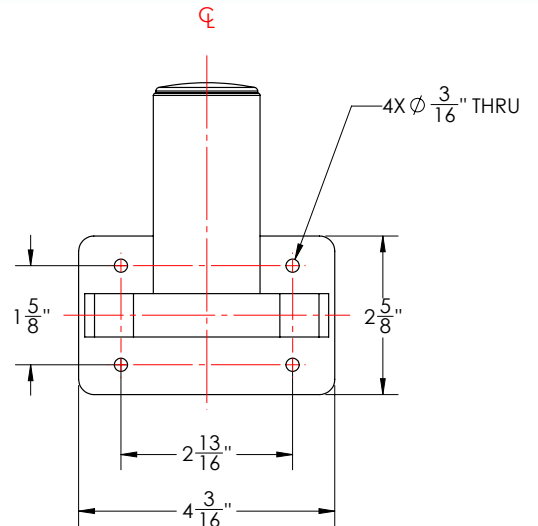

SHADEFIN[®] MINI SIDE WALL MOUNT

The ShadeFin Mini Side Wall Mount is ideal for consoles, side walls, gunnel walls or deck railing of boats.

FEATURES & BENEFITS

- Constructed out of aluminum grade-6061 alloys and stainless steel Type-304
- Includes injection-molded nylon cap
- Includes backing plate and mounting hardware

PART #	DESCRIPTION	FINISH	UOM	UPC
T10-4000-12	ShadeFin [®] Mini Side Wall Mount	Powder Coated, Misty Silver	Each	631183091792