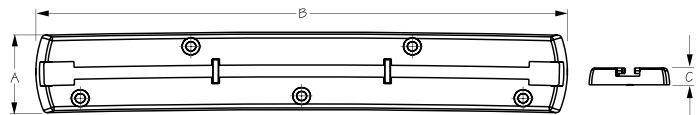

4" TRACK KIT

Polycarbonate

Bulk	Display	A	B	C	D	Color	Fastener	Wt.(lb.)	Std. Pack
n/a	738504-9	1-1/4"	3-1/4"	2"	4"	Black	#8 PH	.10	10 kits

This 4" Track features an industry standard groove for versatile mounting of all your paddling and fishing gear. Proudly constructed in the USA of black polycarbonate. Kit includes: 4" track (1), 8-32 X 1" PH machine screws (4), #8 Nyloc nuts (4), #8 FH washers (4), and #8-32 well nuts (4).

⚠️WARNING: Cancer and Reproductive Harm - www.P65Warnings.ca.gov

6" TRACK KIT

Polycarbonate

Bulk	Display	A	B	C	Color	Fastener	Wt.(lb.)	Std. Pack
n/a	738506-9	1-3/4"	6"	3/8"	Black	#8 PH	.10	10 kits

This 6" Track features an industry standard groove for versatile mounting of all your paddling and fishing gear. Proudly constructed in the USA of black polycarbonate. Kit includes: 6" track (1), 8-32 X 3/4" PH machine screws (6), #8 Nyloc nuts (6), #8 FH washers (6), and #8-32 well nuts (6).

⚠️WARNING: Cancer and Reproductive Harm - www.P65Warnings.ca.gov

12" CURVED TRACK KIT

Polycarbonate

Bulk	Display	A	B	C	Color	Fastener	Wt.(lb.)	Std. Pack
n/a	738512-9	1-3/4"	12"	3/8"	Black	#8 PH	.10	10 kits