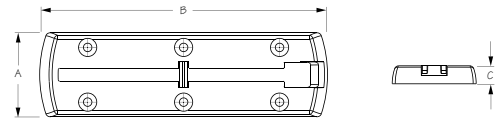

PULL-UP STRAP HANDLE KIT

Nylon/Stainless Steel

Bulk	Display	Description	Fasteners Included	Wt.(lb.)	Std. Pack
n/a	736470-9	Pull-up Strap Handle Kit	Yes	.75	5 kits

Whether you are looking to fish from a standing position on your sit-on-top kayak, or just need a little assistance getting out of the boat, the Pull-Up Strap Handle Kit can be easily installed on any kayak. Kit includes: Webbing w/ grab loop - 74" X 1" (1), 1" webbing slide (1), stainless steel eye strap (1), 10-32 X 3/4" OH machine screws (2), 10-32 Nyloc nuts (2), and #10 fender washers (2). Constructed of nylon with stainless steel hardware.

4" TRACK KIT

Polycarbonate

Bulk	Display	A	B	C	D	Color	Fastener	Wt.(lb.)	Std. Pack
n/a	738504-9	1-1/4"	3-1/4"	2"	4"	Black	#8 PH	.10	10 kits

This 4" Track features an industry standard groove for versatile mounting of all your paddling and fishing gear. Proudly constructed in the USA of black polycarbonate. Kit includes: 4" track (1), 8-32 X 1" PH machine screws (4), #8 Nyloc nuts (4), #8 FH washers (4), and #8-32 well nuts (4).

⚠️WARNING: Cancer and Reproductive Harm - www.P65Warnings.ca.gov

6" TRACK KIT

Polycarbonate

Bulk	Display	A	B	C	Color	Fastener	Wt.(lb.)	Std. Pack
n/a	738506-9	1-3/4"	6"	3/8"	Black	#8 PH	.10	10 kits

This 6" Track features an industry standard groove for versatile mounting of all your paddling and fishing gear. Proudly constructed in the USA of black polycarbonate. Kit includes: 6" track (1), 8-32 X 3/4" PH machine screws (6), #8 Nyloc nuts (6), #8 FH washers (6), and #8-32 well nuts (6).