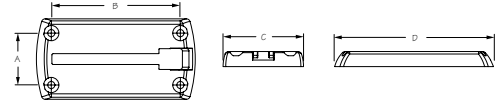

PULL-UP STRAP HANDLE KIT

Nylon/Stainless Steel

Bulk	Display	Description	Fasteners Included	Wt.(lb.)	Std. Pack
n/a	736470-9	Pull-up Strap Handle Kit	Yes	.75	5 kits

Whether you are looking to fish from a standing position on your sit-on-top kayak, or just need a little assistance getting out of the boat, the Pull-Up Strap Handle Kit can be easily installed on any kayak. Kit includes: Webbing w/ grab loop - 74" X 1" (1), 1" webbing slide (1), stainless steel eye strap (1), 10-32 X 3/4" OH machine screws (2), 10-32 Nyloc nuts (2), and #10 fender washers (2). Constructed of nylon with stainless steel hardware.

4" TRACK KIT

Polycarbonate

Bulk	Display	A	B	C	D	Color	Fastener	Wt.(lb.)	Std. Pack
n/a	738504-9	1-1/4"	3-1/4"	2"	4"	Black	#8 PH	.10	10 kits

This 4" Track features an industry standard groove for versatile mounting of all your paddling and fishing gear. Proudly constructed in the USA of black polycarbonate. Kit includes: 4" track (1), 8-32 X 1" PH machine screws (4), #8 Nyloc nuts (4), #8 FH washers (4), and #8-32 well nuts (4).

⚠️WARNING: Cancer and Reproductive Harm - www.P65Warnings.ca.gov

6" TRACK KIT

Polycarbonate

Bulk	Display	A	B	C	Color	Fastener	Wt.(lb.)	Std. Pack
n/a	738506-9	1-3/4"	6"	3/8"	Black	#8 PH	.10	10 kits

This 6" Track features an industry standard groove for versatile mounting of all your paddling and fishing gear. Proudly constructed in the USA of black polycarbonate. Kit includes: 6" track (1), 8-32 X 3/4" PH machine screws (6), #8 Nyloc nuts (6), #8 FH washers (6), and #8-32 well nuts (6).