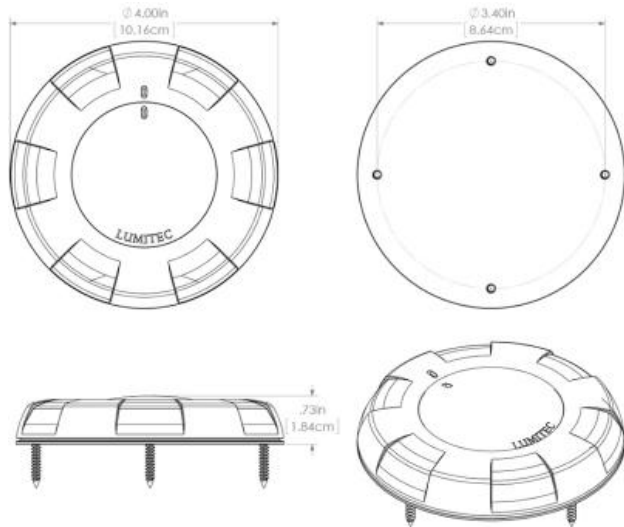

extreme environment lighting

Aurora

SKU: 101077

Color Output: White - Dimming*

Finish: White

Our customers told us they wanted a high quality LED replacement for the ubiquitous dome light. It had to be bright, with wide even light. They wanted a clean look, an intuitive and reliable switch, and a notable level of quality. We delivered, and then added IP67 immersion protection. We then raised the bar with multiple color output options and dimming. Lumitec's Aurora Dome Light stands apart.

Dimensions: 4.00in (10.16cm) (W) x 4.00in (10.16cm) (H) x 0.73in (1.84cm) (D)

www.lumiteclighting.com | Phone: (561) 272-9840 | info@lumiteclighting.com

ISO LUX PLOT
Product Name: Aurora Dome
Date Tested: 20140612

Max Lux at 10': 5 lx

Target Distance: 10'
Grid Spacing: 2'

- 90% - 100%
- 80% - 89%
- 70% - 79%
- 60% - 69%
- 50% - 59%
- 40% - 49%
- 30% - 39%
- 20% - 29%
- 10% - 19%