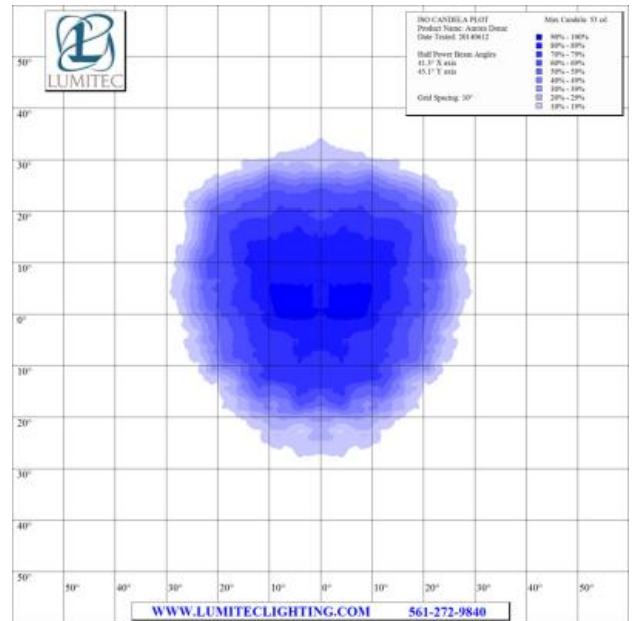

extreme environment lighting

Aurora

SKU: 101077

Color Output: White - Dimming*

Finish: White

Our customers told us they wanted a high quality LED replacement for the ubiquitous dome light. It had to be bright, with wide even light. They wanted a clean look, an intuitive and reliable switch, and a notable level of quality. We delivered, and then added IP67 immersion protection. We then raised the bar with multiple color output options and dimming. Lumitec's Aurora Dome Light stands apart.

- Voltage: 10 - 30vDC
- 12vDC Amps: 290mA
- 24vDC Amps: 160mA
- Correlated Color Temperature: 5000
- Color Rendering Index: 70+
- Rated Watts: 4
- Lumens (White): 180
- Operating Temp (°C): -35 to +55 C
- Operating Temp (°F): -31 to + 131 F
- IP67 Compliant
- Certified Ignition Protected

Dimensions: 4.00in (10.16cm) (W) x 4.00in (10.16cm) (H) x 0.73in (1.84cm) (D)

www.lumiteclighting.com | Phone: (561) 272-9840 | info@lumiteclighting.com

ISO LUX PLOT
Product Name: Aurora Dome
Date Tested: 20140612

Max Lux at 10': 5 lx

Target Distance: 10'
Grid Spacing: 2'

- 90% - 100%
- 80% - 89%
- 70% - 79%
- 60% - 69%
- 50% - 59%
- 40% - 49%
- 30% - 39%
- 20% - 29%
- 10% - 19%