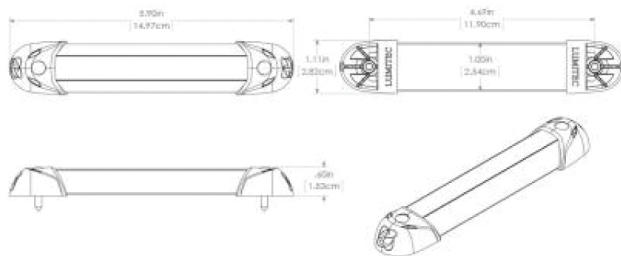

extreme environment lighting

MiniRail2

SKU: 101078

Color Output: White Non Dimming

Finish: Brushed

Small. Attractive. Powerful. Made in the USA and priced right. What else could you ask for? Lumitec's MiniRail2 delivers. As with all Lumitec luminaires, the Rail2 is IP67 compliant, which means despite its great looks it is just at home on a spray-drenched hard top as a teak-adorned salon. Choose White, Red, or Blue output.

Operating Temp (°F): -31 to + 131 F

IP67 Compliant

Certified Ignition Protected

Dimensions: 5.90in (14.97cm) (W) x 1.11in (2.82cm) (H) x 0.60in (1.53cm) (D)

www.lumiteclighting.com | Phone: (561) 272-9840 | info@lumiteclighting.com