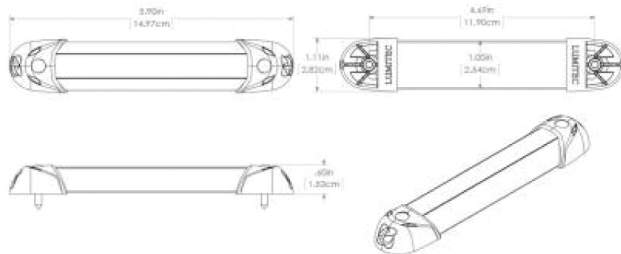

extreme environment lighting

MiniRail2

SKU: 101079

Color Output: Blue Non Dimming

Finish: Brushed

Small. Attractive. Powerful. Made in the USA and priced right. What else could you ask for? Lumitec's MiniRail2 delivers. As with all Lumitec luminaires, the Rail2 is IP67 compliant, which means despite its great looks it is just at home on a spray-drenched hard top as a teak-adorned salon. Choose White, Red, or Blue output.

Operating Temp (°F): -31 to + 131 F

IP67 Compliant

Certified Ignition Protected

Dimensions: 5.90in (14.97cm) (W) x 1.11in (2.82cm) (H) x 0.60in (1.53cm) (D)

www.lumiteclighting.com | Phone: (561) 272-9840 | info@lumiteclighting.com