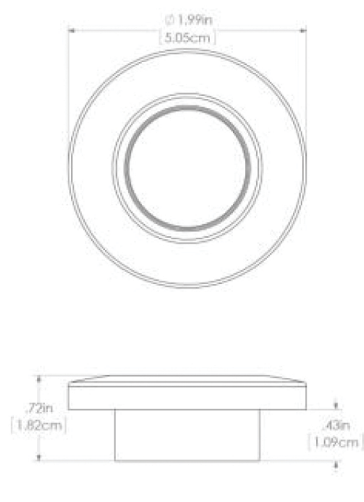

extreme environment lighting

Orbit

SKU: 112500

Color Output: White Non Dimming, Red Non Dimming, Blue Non Dimming, Purple Non Dimming

Finish: Brushed

Class-leading output, weatherproof construction, and the simplest installation in the industry - Lumitec's Orbit Flush Mount Down Lights stand apart from the crowd. With a shallow-depth profile (less than 1/2" mounting depth) and a secure composite mounting system the lights are ideal for salons and staterooms, as well as helm stations, flybridges and hard tops. Fully sealed and IP67 compliant. Intelligent circuitry enables advanced features like dimming and multi-color control without external control modules, specialized switches, or additional wire runs. Choose white or brushed.

Dimensions: 1.99in (5.05cm) (W) x 1.99in (5.05cm) (H) x 0.72in (1.82cm) (D)

www.lumiteclighting.com | Phone: (561) 272-9840 | info@lumiteclighting.com