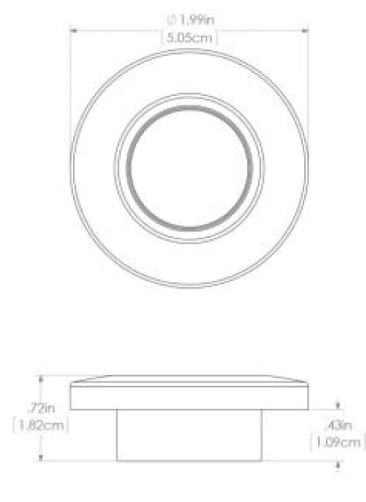

extreme environment lighting

Orbit

SKU: 112502

Color Output: White Dimming, Red Dimming

Finish: Brushed

Class-leading output, weatherproof construction, and the simplest installation in the industry - Lumitec's Orbit Flush Mount Down Lights stand apart from the crowd. With a shallow-depth profile (less than 1/2" mounting depth) and a secure composite mounting system the lights are ideal for salons and staterooms, as well as helm stations, flybridges and hard tops. Fully sealed and IP67 compliant. Intelligent circuitry enables advanced features like dimming and multi-color control without external control modules, specialized switches, or additional wire runs. Choose white or brushed.

Operating Temp (°F): -31 to + 131 F

IP67 Compliant

Certified Ignition Protected

Dimensions: 1.99in (5.05cm) (W) x 1.99in (5.05cm) (H) x 0.72in (1.82cm) (D)

www.lumiteclighting.com | Phone: (561) 272-9840 | info@lumiteclighting.com