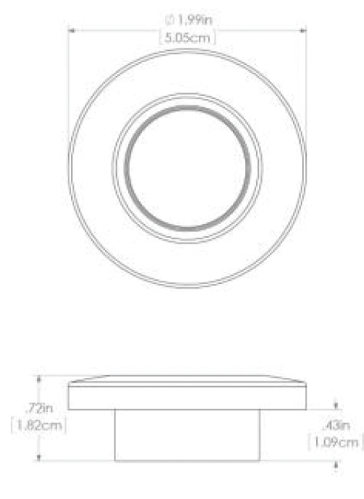

extreme environment lighting

Orbit

SKU: 112520

Color Output: White Non Dimming, Red Non Dimming, Blue Non Dimming, Purple Non Dimming

Finish: White

Class-leading output, weatherproof construction, and the simplest installation in the industry - Lumitec's Orbit Flush Mount Down Lights stand apart from the crowd. With a shallow-depth profile (less than 1/2" mounting depth) and a secure composite mounting system the lights are ideal for salons and staterooms, as well as helm stations, flybridges and hard tops. Fully sealed and IP67 compliant. Intelligent circuitry enables advanced features like dimming and multi-color control without external control modules, specialized switches, or additional wire runs. Choose white or brushed.

Dimensions: 1.99in (5.05cm) (W) x 1.99in (5.05cm) (H) x 0.72in (1.82cm) (D)

www.lumiteclighting.com | Phone: (561) 272-9840 | info@lumiteclighting.com