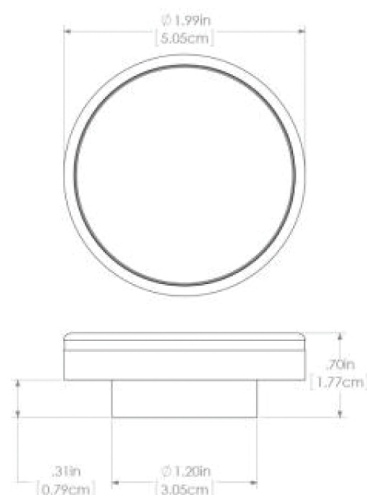

extreme environment lighting

Halo

SKU: 112823

Color Output: White Non Dimming

Finish: White

Class-leading output, weatherproof construction, and the simplest installation in the industry - Lumitec's Halo Flush Mount Down Lights stand apart from the crowd. With a shallow-depth profile (less than 1/2" mounting depth) and a secure composite mounting system the lights are ideal for salons and staterooms, as well as helm stations, flybridges and hard tops. Fully sealed and IP67 compliant. Intelligent circuitry enables advanced features like dimming and multi-color control without external control modules, specialized switches, or additional wire runs. Choose white or brushed.

Operating Temp (°F): -31 to + 131 F

IP67 Compliant

Certified Ignition Protected

Dimensions: 1.99in (5.05cm) (W) x 1.99in (5.05cm) (H) x 0.70in (1.77cm) (D)

www.lumiteclighting.com | Phone: (561) 272-9840 | info@lumiteclighting.com