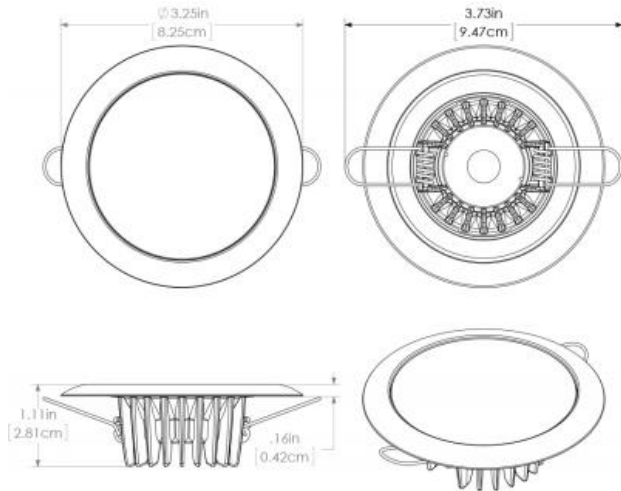

**extreme environment lighting**

**Mirage**

SKU: 113113

Color Output: White Non Dimming

Finish: Polished Stainless Steel

With multiple improvements for 2014, Lumitec's Mirage down lights remain the best performing down light on the market today. Utilizing the most efficient emitters commercially available, Mirage boasts incredible output and a profile that is among the slimmest in the industry. In field studies Mirage exceeded the output of 20 watt halogens.\* Equally suited to elegant salons or no-nonsense T-tops. (\*6 watt devices will exceed output of 20 watt halogens, 3 watt devices will exceed output of 10 watt halogens).

- Voltage: 10 - 30vDC
- 12vDC Amps: 315mA
- 24vDC Amps: 175mA
- Correlated Color Temperature: 5000
- Color Rendering Index: 70+
- Rated Watts: 4
- Lumens (White): 145
- Operating Temp (°C): -35 to +55 C
- Operating Temp (°F): -31 to + 131 F
- IP67 Compliant
- Certified Ignition Protected

Dimensions: 3.25in (8.25cm) (W) x 3.25in (8.25cm) (H) x 1.11in (2.81cm) (D)

www.lumiteclighting.com | Phone: (561) 272-9840 | info@lumiteclighting.com

ISO LUX PLOT  
Product Name: Mirage  
Date Tested: 20140612

Max Lux at 10': 20 lx

Target Distance: 10'  
Grid Spacing: 2'

- 90% - 100%
- 80% - 89%
- 70% - 79%
- 60% - 69%
- 50% - 59%
- 40% - 49%
- 30% - 39%
- 20% - 29%
- 10% - 19%