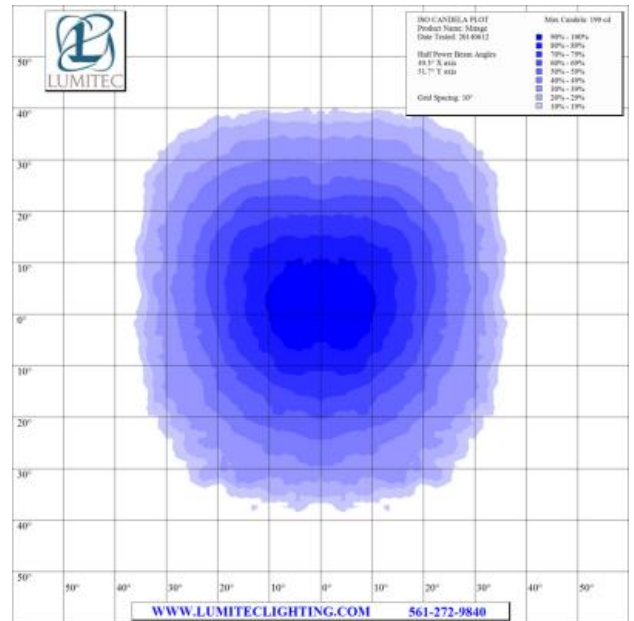

**extreme environment lighting**

**Mirage**

SKU: 113113

Color Output: White Non Dimming

Finish: Polished Stainless Steel

With multiple improvements for 2014, Lumitec's Mirage down lights remain the best performing down light on the market today. Utilizing the most efficient emitters commercially available, Mirage boasts incredible output and a profile that is among the slimmest in the industry. In field studies Mirage exceeded the output of 20 watt halogens.\* Equally suited to elegant salons or no-nonsense T-tops. (\*6 watt devices will exceed output of 20 watt halogens, 3 watt devices will exceed output of 10 watt halogens).

- Voltage: 10 - 30vDC
- 12vDC Amps: 315mA
- 24vDC Amps: 175mA
- Correlated Color Temperature: 5000
- Color Rendering Index: 70+
- Rated Watts: 4
- Lumens (White): 145
- Operating Temp (°C): -35 to +55 C
- Operating Temp (°F): -31 to + 131 F
- IP67 Compliant
- Certified Ignition Protected

Dimensions: 3.25in (8.25cm) (W) x 3.25in (8.25cm) (H) x 1.11in (2.81cm) (D)

www.lumiteclighting.com | Phone: (561) 272-9840 | info@lumiteclighting.com

ISO LUX PLOT  
Product Name: Mirage  
Date Tested: 20140612

Max Lux at 10': 20 lx

Target Distance: 10'  
Grid Spacing: 2'

- 90% - 100%
- 80% - 89%
- 70% - 79%
- 60% - 69%
- 50% - 59%
- 40% - 49%
- 30% - 39%
- 20% - 29%
- 10% - 19%