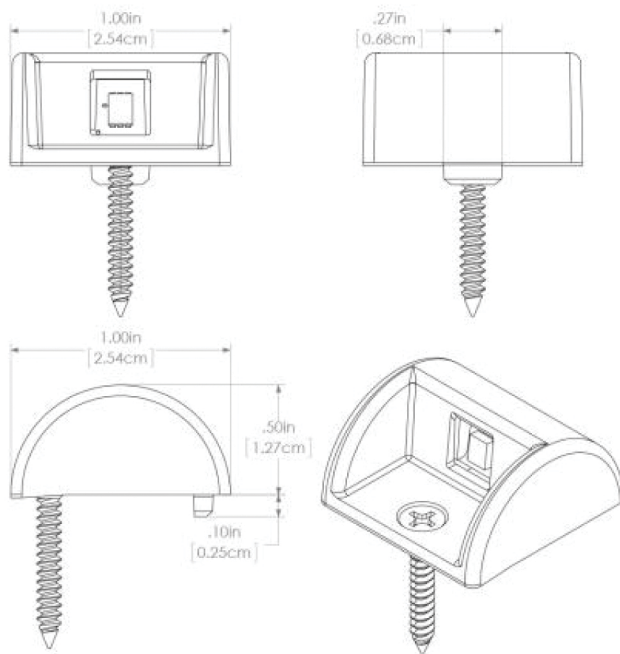

Operating Temp (°F): -31 to + 131 F

IP67 Compliant

Certified Ignition Protected

Dimensions: 1.00in (2.54cm) (W) x 1.00in (2.54cm) (H) x 0.50in (1.27cm) (D)

www.lumiteclighting.com | Phone: (561) 272-9840 | info@lumiteclighting.com