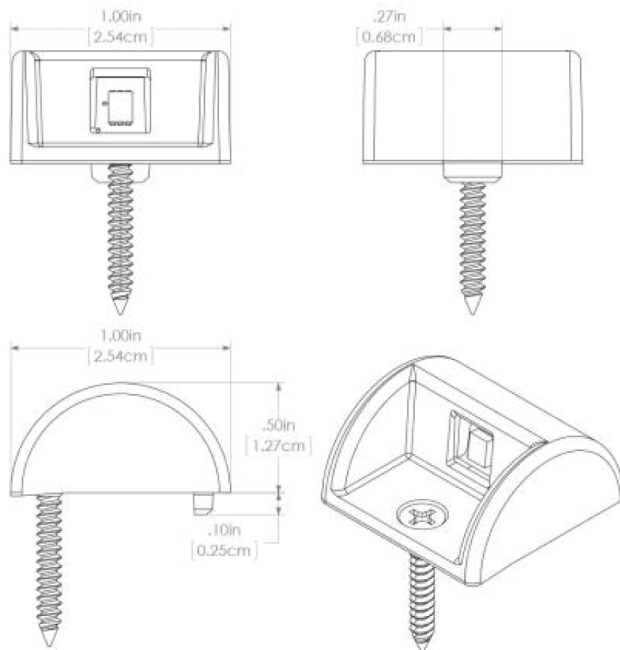

Operating Temp (°F): -31 to + 131 F

IP67 Compliant

Certified Ignition Protected

Dimensions: 1.00in (2.54cm) (W) x 1.00in (2.54cm) (H) x 0.50in (1.27cm) (D)

www.lumiteclighting.com | Phone: (561) 272-9840 | info@lumiteclighting.com