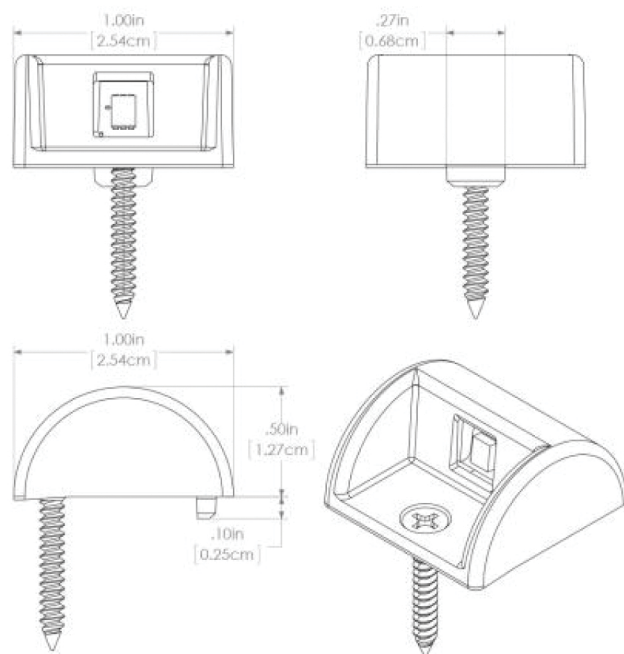

Operating Temp (°F): -31 to + 131 F

IP67 Compliant

Certified Ignition Protected

Dimensions: 1.00in (2.54cm) (W) x 1.00in (2.54cm) (H) x 0.50in (1.27cm) (D)

[www.lumiteclighting.com](http://www.lumiteclighting.com) | Phone: (561) 272-9840 | [info@lumiteclighting.com](mailto:info@lumiteclighting.com)