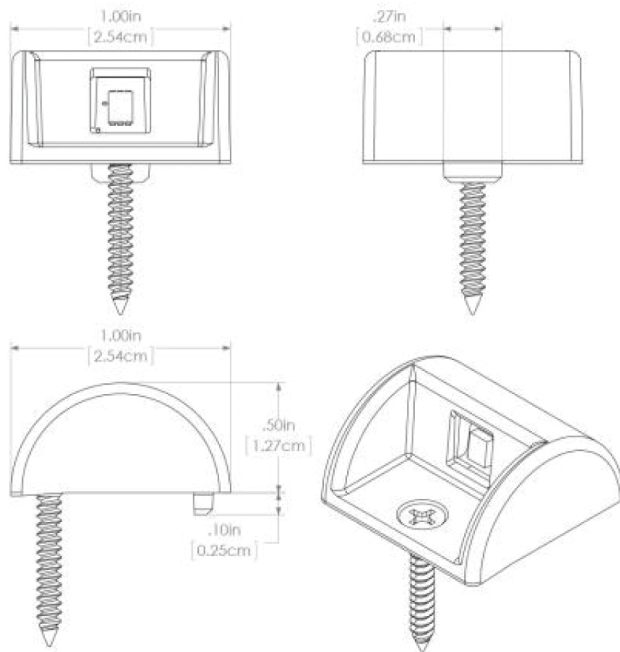

Operating Temp (°F): -31 to + 131 F

IP67 Compliant

Certified Ignition Protected

Dimensions: 1.00in (2.54cm) (W) x 1.00in (2.54cm) (H) x 0.50in (1.27cm) (D)

www.lumiteclighting.com | Phone: (561) 272-9840 | info@lumiteclighting.com