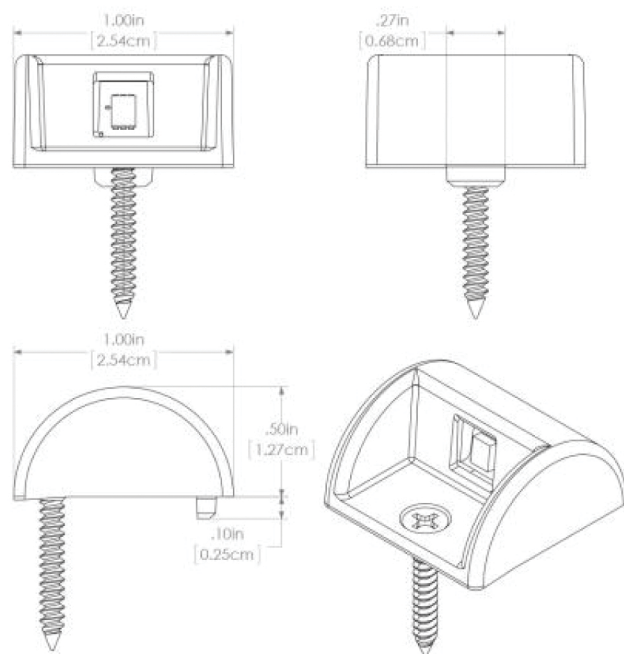

Operating Temp (°F): -31 to + 131 F

IP67 Compliant

Certified Ignition Protected

Dimensions: 1.00in (2.54cm) (W) x 1.00in (2.54cm) (H) x 0.50in (1.27cm) (D)

www.lumiteclighting.com | Phone: (561) 272-9840 | info@lumiteclighting.com