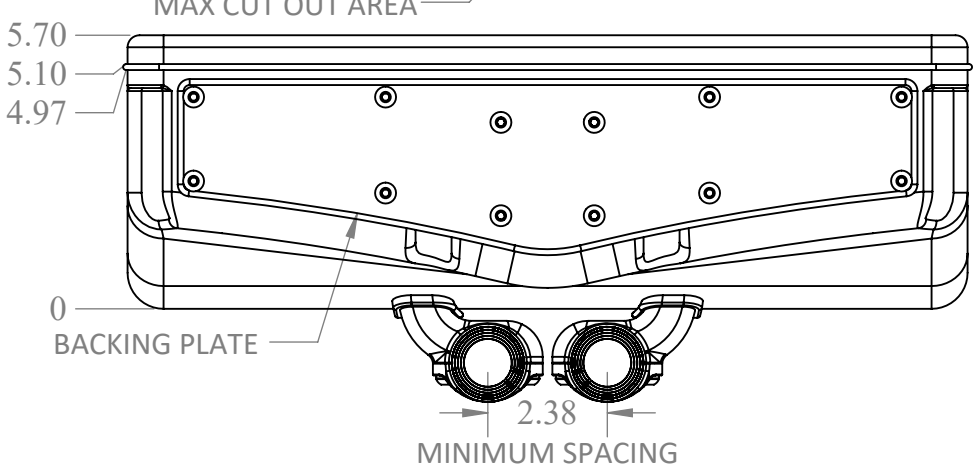

VIEWING ANGLES

COMPATIBLE RAIL DIAMETERS:
1", 1.125" and 1.25"

SP4S

For help e-mail
info@seaviewglobal.com
ph. 1-800-655-7922