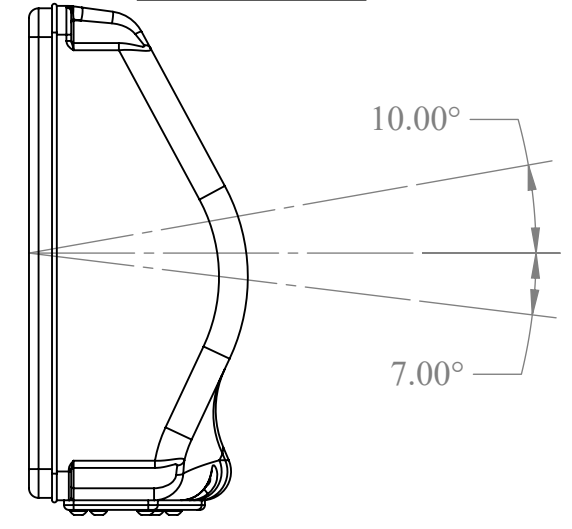

VIEWING ANGLES

COMPATIBLE RAIL DIAMETERS:
1", 1.125" and 1.25"

SP4S

For help e-mail
info@seaviewglobal.com
ph. 1-800-655-7922