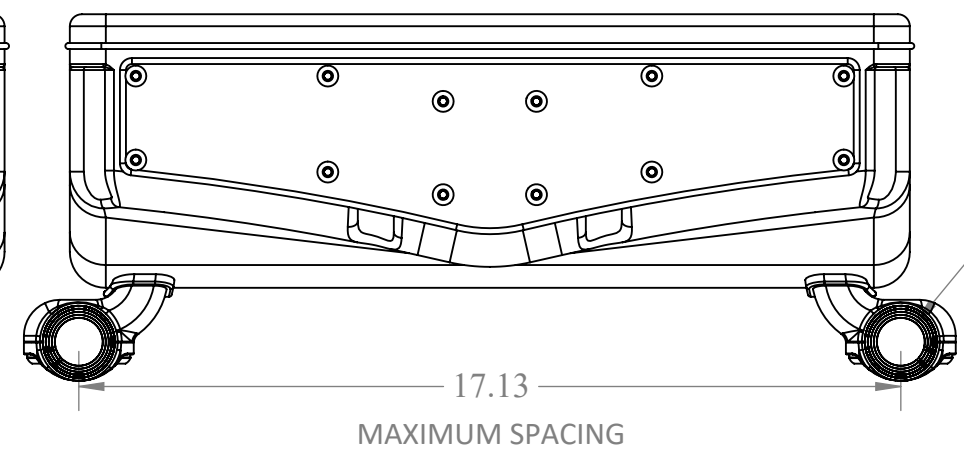

VIEWING ANGLES

COMPATIBLE RAIL DIAMETERS:
1", 1.125" and 1.25"

SP4S

For help e-mail
info@seaviewglobal.com
ph. 1-800-655-7922