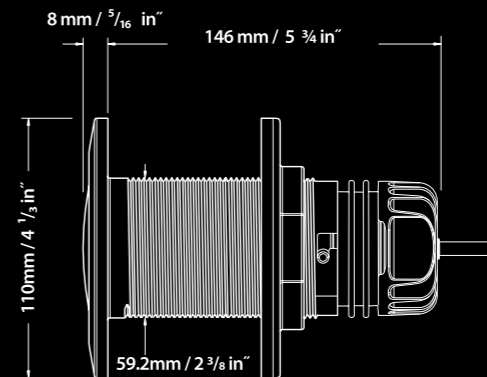

# GEN 4 6 Series

The iconic 3 Series has doubled in output but not in size. All grown up into the amazing, new GEN 4, 6 Series.

Designed with long life in mind, the all new 6 Series is corrosion-proof and features Aqualuma's injection-moulded, patented polymer housing – the most sophisticated material in underwater lighting available. The 6 Series is fully serviceable and upgradable without the need for haul out. Available in Ultra Blue and Brilliant White, this product is recommended for boats ranging from 6 metres (20 feet) to 13 metres (45 feet). As part of the thru-hull range, the 6 Series features Aqualuma's 6 year housing warranty with a 3 year warranty on internals.

## Technical Specifications

- Gen 4 LED technology
- 3 year warranty on internals
- 6 year housing warranty
- Patented, High-Tech chemically resistant polymer housing
- No lens seal to leak, low heat emission
- Low power consumption: 12 or 24 volt dc approx. 1 amp per light @ 12 volt or 0.5 of an amp @ 24 volt
- Internally serviceable and upgradable without haul-out
- Can be operated in or out of the water
- No bonding to anodes required
- Reverse polarity protected
- External ignition protection
- Serviceable driver module
- Each light comes with 3.7 metres (12 feet) of cable
- Easy and low cost 2-wire installation
- 60mm/2 3/8" thru-hull fitting
- Meets World EMI standard
- All new combination optic with increased horizontal spread

## Brilliant White

- Color temperature 9000 to 10000 degrees Kelvin (the colder the white the further it travels in water)
- Fixture Lumens : 770 lm
- Fixture Lumens Lowlight Conditions : 1725 lm

## Ultra Blue

- Color temperature 470nm (the color that travels further in salt water than any other)
- Fixture Lumens : 295 lm
- Fixture Lumens Lowlight Conditions : 4900 lm