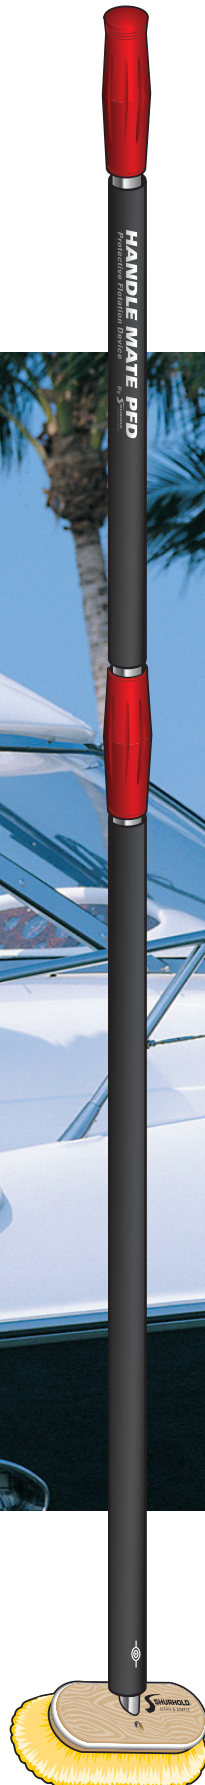

HANDLE MATE PFD

Protective Flotation Device

760H Fits Shurhold 760 Handle

833H Fits Shurhold 833 Handle

855H Fits Shurhold 855 Handle

A neoprene sleeve that protects your surfaces from scratches and dings. Foam insert adds valuable flotation to your Shurhold handle.

U.S. PATENT NO. 9,003,592

760H

833H

855H