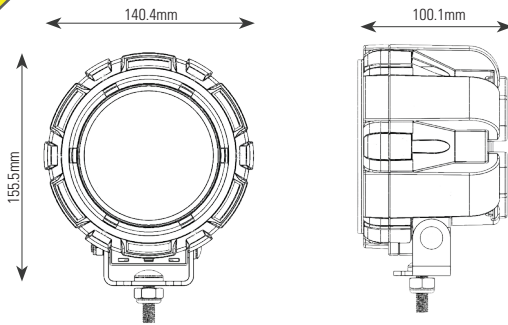

LOOK
WHAT'S
NEW

GXL - OFF-Road

37146 Old Hwy 17 - Culbertson, NE 69024
800.557.0098 | golight.com