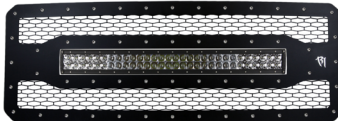

Super Duty®
2011-2016
41580
(1) 30" RDS-Series Pro
INCLUDES LIGHT

MODEL
YEAR
PART NO.
FITS
NOTE

MODEL
YEAR
PART NO.
FITS
NOTE

F-150
2015-2017
41550
(1) 30" RDS-Series Pro
INCLUDES LIGHT &
SECURITY HARDWARE

F-150®
2013-2014
41582
(1) 30" RDS-Series Pro
INCLUDES LIGHT

MODEL
YEAR
PART NO.
FITS
NOTE

GRILLE KITS

F-150
2009-2012
40558
(2) 6" & (1) 10" SR-Series Pro
Lights Sold Separately

MODEL
YEAR
PART NO.
FITS
NOTE

MODEL
YEAR
PART NO.
FITS
NOTE

F-150
2004-2008
40587
(1) 20" E-Series Pro
Light Sold Separately

Super Duty
2011-2016
40566
(1) 30" E-Series Pro
Light Sold Separately

MODEL
YEAR
PART NO.
FITS
NOTE

MODEL
YEAR
PART NO.
FITS
NOTE

Super Duty
2008-2010
40567-FX4 or 40577-Non FX4
(2) D-Series Pro &
(1) 20" E-Series Pro
Lights Sold Separately

STEALTH GRILLE MOUNT KIT

Raptor
2017
41612
(2) 6" SR-Series Pro
INCLUDES LIGHTS

MODEL
YEAR
PART NO.
FITS
NOTE