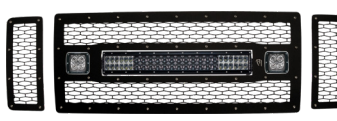

Super Duty®
2011-2016
41580
(1) 30" RDS-Series Pro
INCLUDES LIGHT

MODEL
YEAR
PART NO.
FITS
NOTE

MODEL
YEAR
PART NO.
FITS
NOTE

F-150
2015-2017
41550
(1) 30" RDS-Series Pro
INCLUDES LIGHT &
SECURITY HARDWARE

F-150®
2013-2014
41582
(1) 30" RDS-Series Pro
INCLUDES LIGHT

MODEL
YEAR
PART NO.
FITS
NOTE

GRILLE KITS

F-150
2009-2012
40558
(2) 6" & (1) 10" SR-Series Pro
Lights Sold Separately

MODEL
YEAR
PART NO.
FITS
NOTE

MODEL
YEAR
PART NO.
FITS
NOTE

F-150
2004-2008
40587
(1) 20" E-Series Pro
Light Sold Separately

Super Duty
2011-2016
40566
(1) 30" E-Series Pro
Light Sold Separately

MODEL
YEAR
PART NO.
FITS
NOTE

MODEL
YEAR
PART NO.
FITS
NOTE