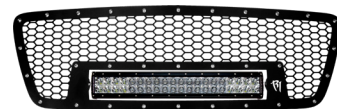

Super Duty®
2011-2016
41580
(1) 30" RDS-Series Pro
INCLUDES LIGHT

MODEL
YEAR
PART NO.
FITS
NOTE

MODEL
YEAR
PART NO.
FITS
NOTE

F-150
2015-2017
41550
(1) 30" RDS-Series Pro
INCLUDES LIGHT &
SECURITY HARDWARE

F-150®
2013-2014
41582
(1) 30" RDS-Series Pro
INCLUDES LIGHT

MODEL
YEAR
PART NO.
FITS
NOTE

GRILLE KITS

F-150
2009-2012
40558
(2) 6" & (1) 10" SR-Series Pro
Lights Sold Separately

MODEL
YEAR
PART NO.
FITS
NOTE

MODEL
YEAR
PART NO.
FITS
NOTE

F-150
2004-2008
40587
(1) 20" E-Series Pro
Light Sold Separately

Super Duty
2011-2016
40566
(1) 30" E-Series Pro
Light Sold Separately

MODEL
YEAR
PART NO.
FITS
NOTE

MODEL
YEAR
PART NO.
FITS
NOTE

Super Duty
2008-2010
40567-FX4 or 40577-Non FX4
(2) D-Series Pro &
(1) 20" E-Series Pro
Lights Sold Separately

STEALTH GRILLE MOUNT KIT

Raptor
2017
41612
(2) 6" SR-Series Pro
INCLUDES LIGHTS

MODEL
YEAR
PART NO.
FITS
NOTE