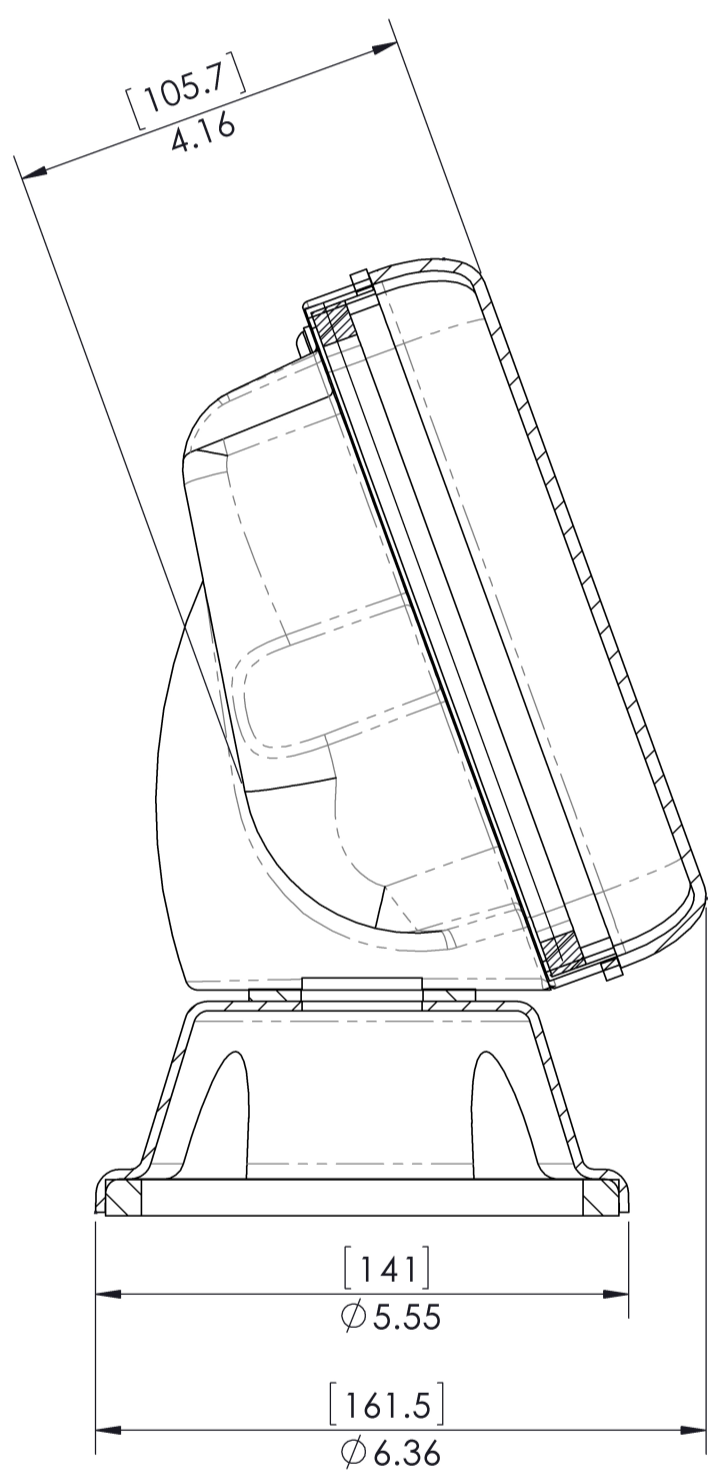

PP4500 Gen3 Series Sizing Chart

	Overall		Usable Face		Max Cutout		Base Footprint	
	in	cm	in	cm	in	cm	in	cm
Height	9.9	25.1	6	15.2	5.5	14.0	2.31	5.9
Width	11.98	30.4	9.95	25.3	9.5	24.1	(Ø) 5.5	(Ø) 14.1
Depth	6.36	16.2	4.125	10.5			Gen3 (round)	