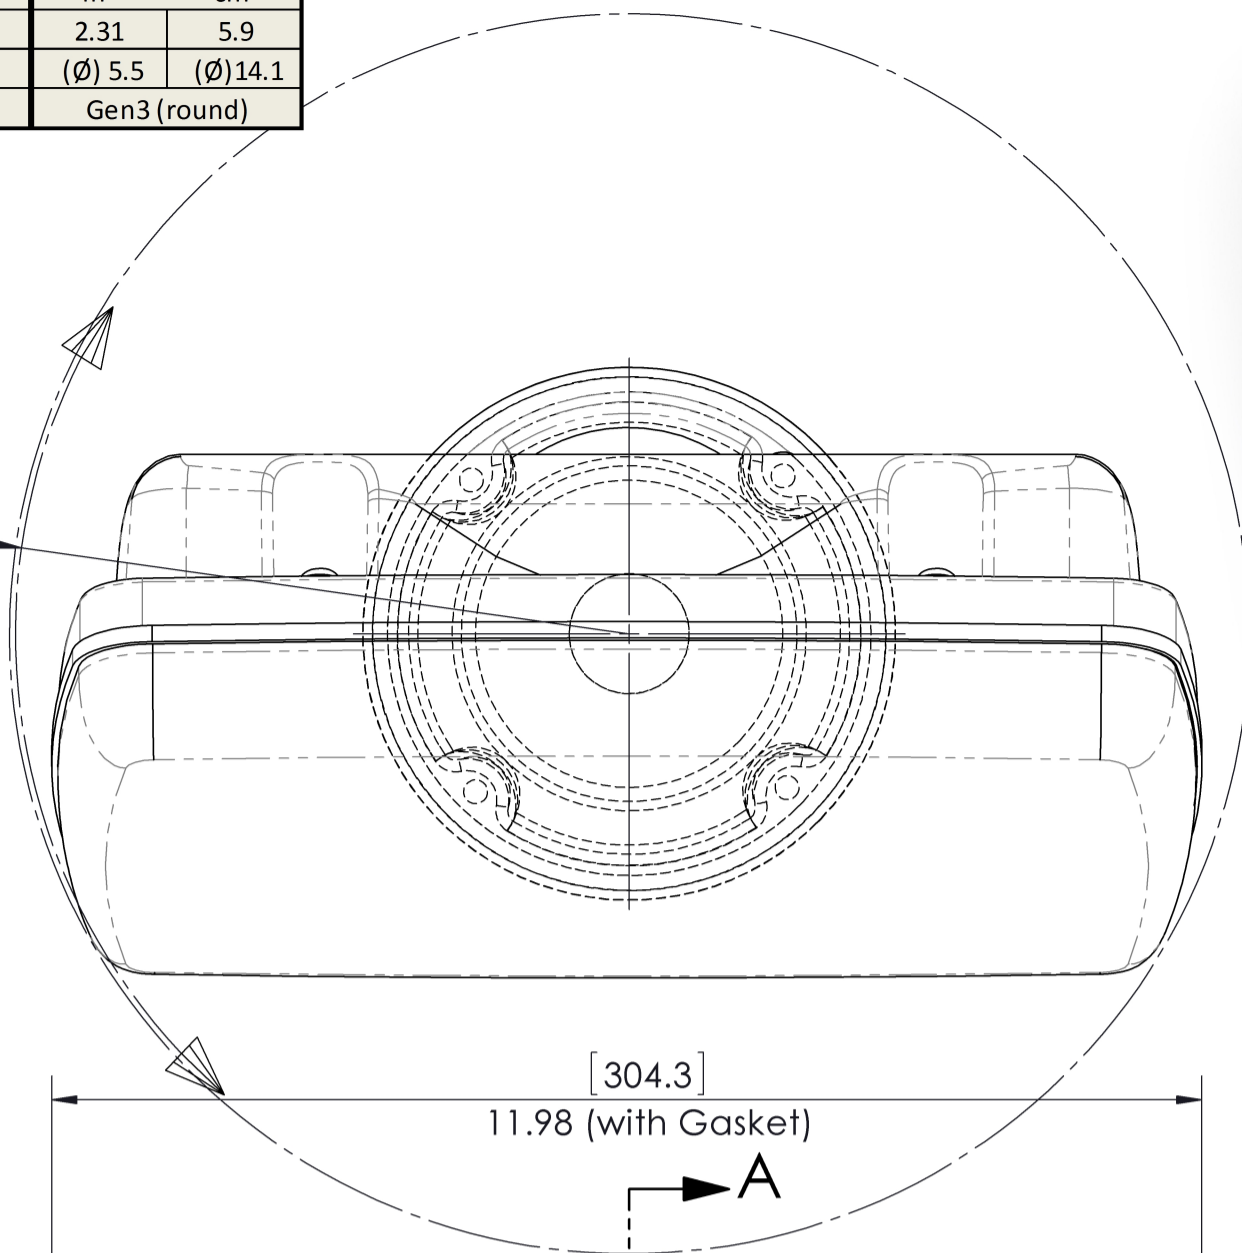

PP4500 Gen3 Series Sizing Chart

	Overall		Usable Face		Max Cutout		Base Footprint	
	in	cm	in	cm	in	cm	in	cm
Height	9.9	25.1	6	15.2	5.5	14.0	2.31	5.9
Width	11.98	30.4	9.95	25.3	9.5	24.1	(Ø) 5.5	(Ø) 14.1
Depth	6.36	16.2	4.125	10.5			Gen3 (round)	