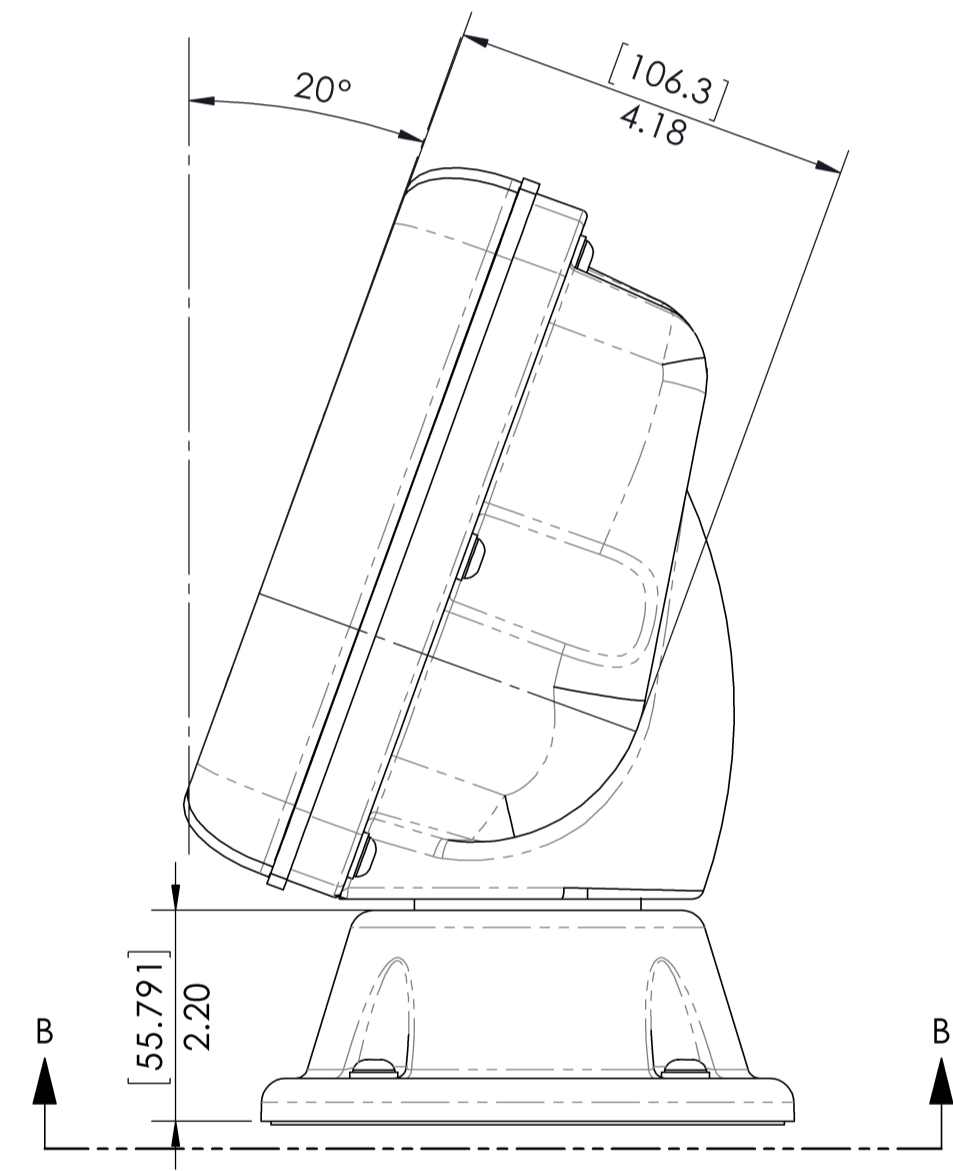

PP4500 Gen3 Series Sizing Chart

	Overall		Usable Face		Max Cutout		Base Footprint	
	in	cm	in	cm	in	cm	in	cm
Height	9.9	25.1	6	15.2	5.5	14.0	2.31	5.9
Width	11.98	30.4	9.95	25.3	9.5	24.1	(Ø) 5.5	(Ø) 14.1
Depth	6.36	16.2	4.125	10.5			Gen3 (round)	