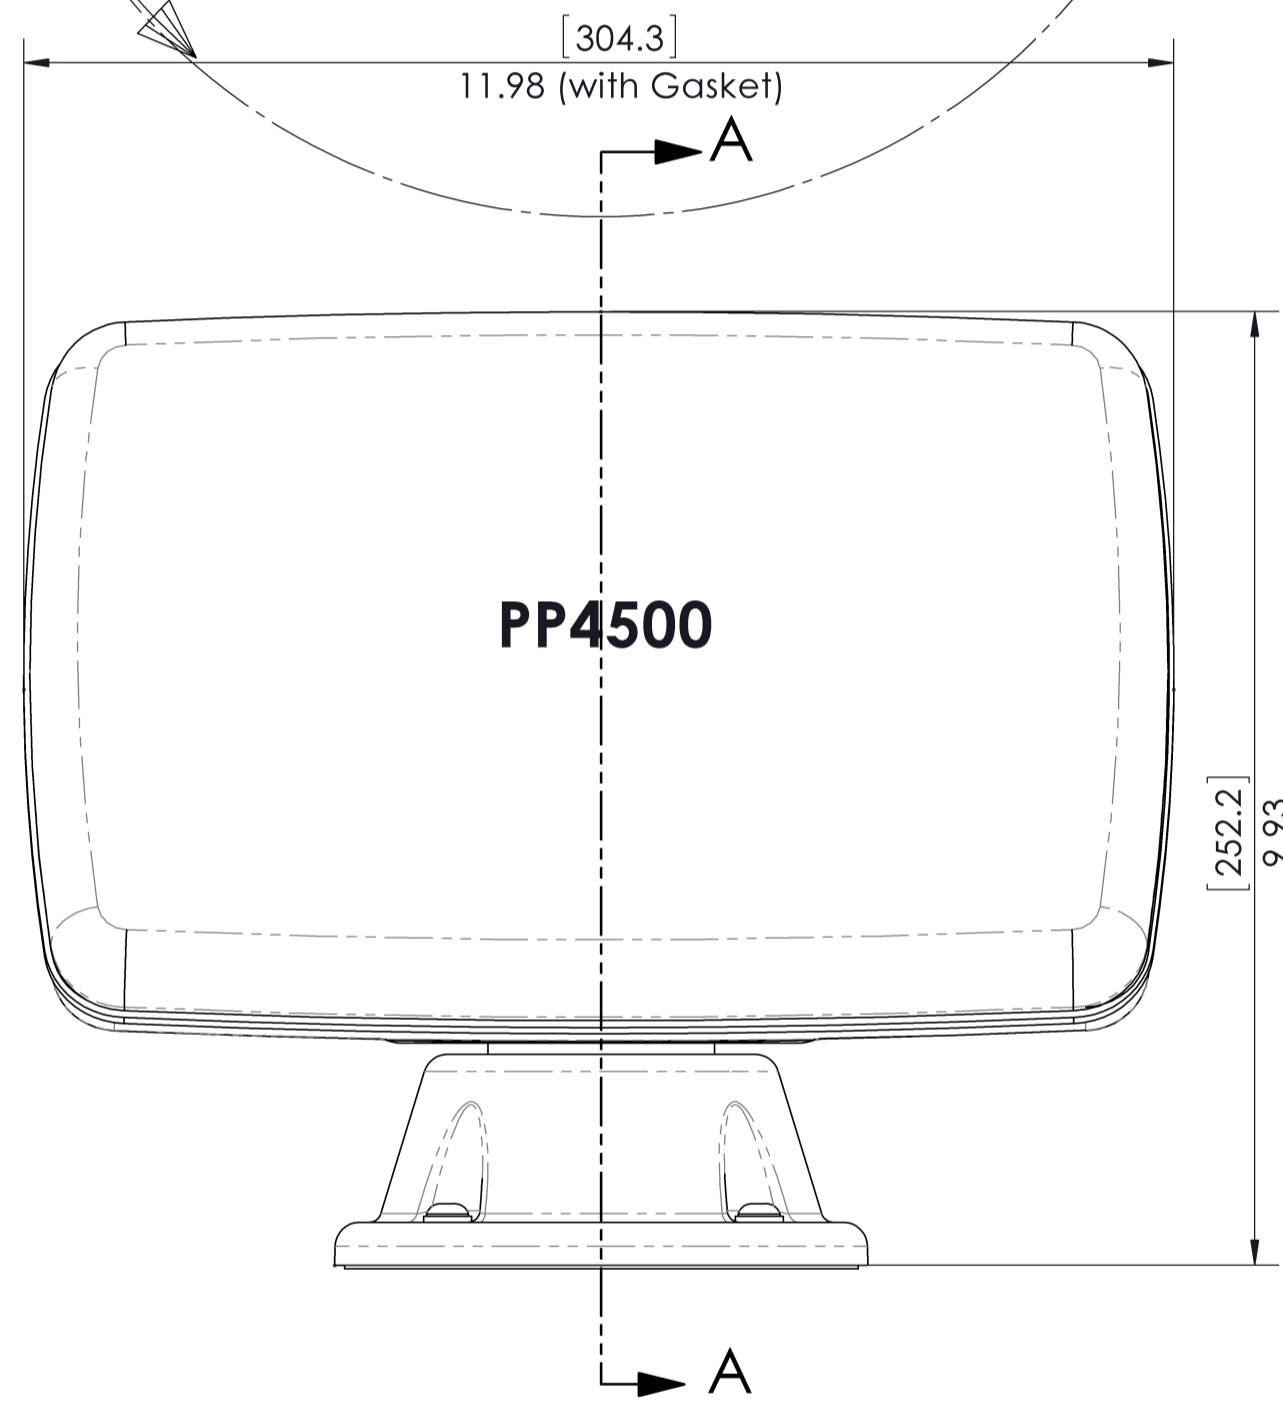

PP4500 Gen3 Series Sizing Chart

	Overall		Usable Face		Max Cutout		Base Footprint	
	in	cm	in	cm	in	cm	in	cm
Height	9.9	25.1	6	15.2	5.5	14.0	2.31	5.9
Width	11.98	30.4	9.95	25.3	9.5	24.1	(Ø) 5.5	(Ø) 14.1
Depth	6.36	16.2	4.125	10.5			Gen3 (round)	