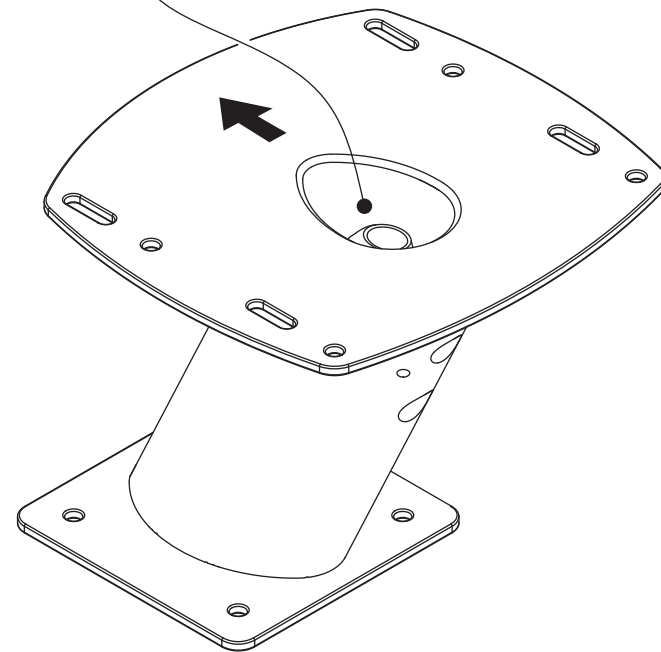

Aluminium PowerTower® (APT-250-01-BLK)

Email: sales@scanstrut.com

Email: usasales@scanstrut.com

DS-30 Deck Seal included

SCANSTRUT