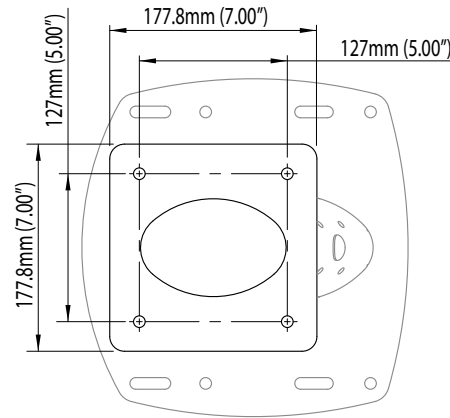

Aluminium PowerTower® (APT-250-01-BLK)

Email: sales@scanstrut.com

Email: usasales@scanstrut.com

DS-30 Deck Seal included

SCANSTRUT