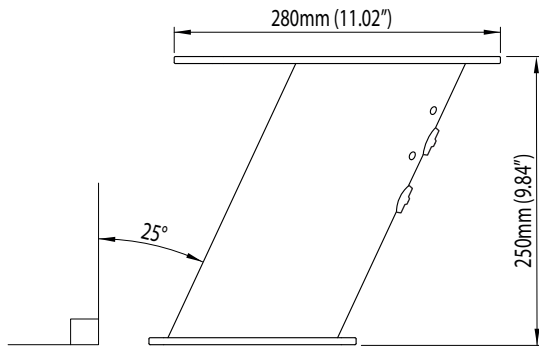

Aluminium PowerTower® (APT-250-01-BLK)

Email: sales@scanstrut.com

Email: usasales@scanstrut.com

DS-30 Deck Seal included

SCANSTRUT