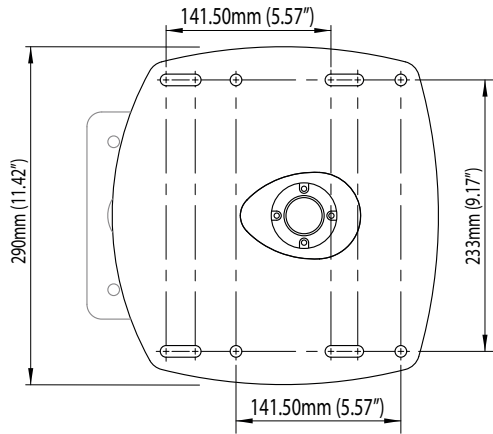

Aluminium PowerTower® (APT-250-01-BLK)

Email: sales@scanstrut.com

Email: usasales@scanstrut.com

DS-30 Deck Seal included

SCANSTRUT