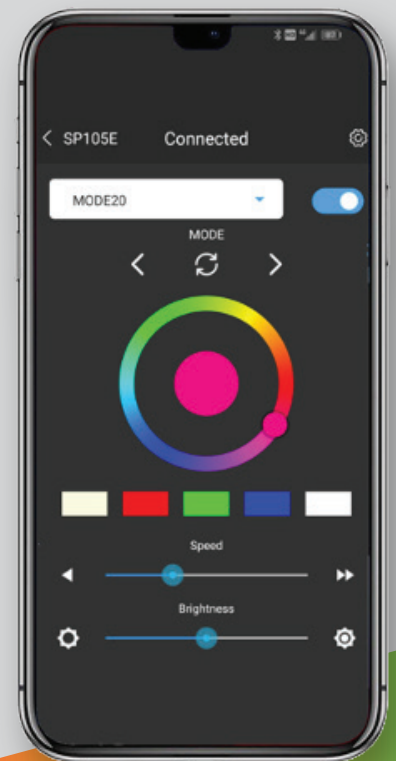

**Wireless Control**

Wirelessly control your MIU Chroma, Chroma Compact and Chroma Strips with your smartphone and our Chroma Control Bluetooth Node.

**MIU Chroma Underwater LED**

- Composite laminate construction.
- 100% Air Free Design.
- Available in custom mounting options including pocketed and bracket-mount.
- Hardcoat scratch resistant surface treatment.

**Weight and Dimensions**

Length	10.5 inches, 267 mm
Height	3.75 inches, 95 mm
Thickness	0.360 Inches, 9.1 mm

**Technical**

Input Voltage	12V DC
Power	32 Watts
Amp Draw	(12V): 32 Watts
LED Type	RGB Chip-on-Board