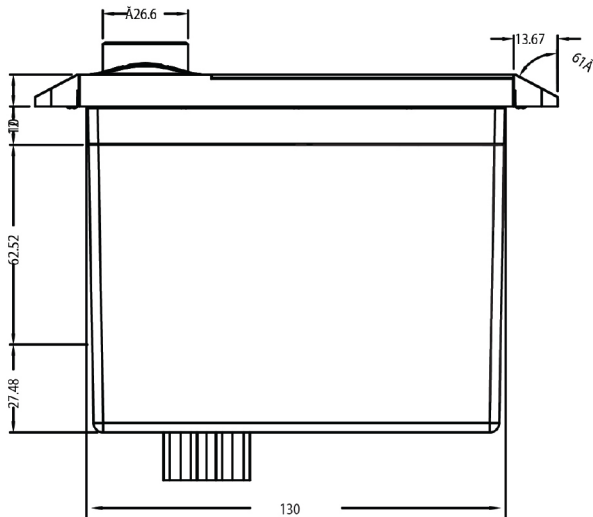

Infinity=Ready for Adventure

Infinity marine source units are ready to accompany you on life's great adventures, whether it's on your UTV, boat, golf cart, hot tub, or motorcycle.

Figures. Dimensions of **WAKE**
R3000