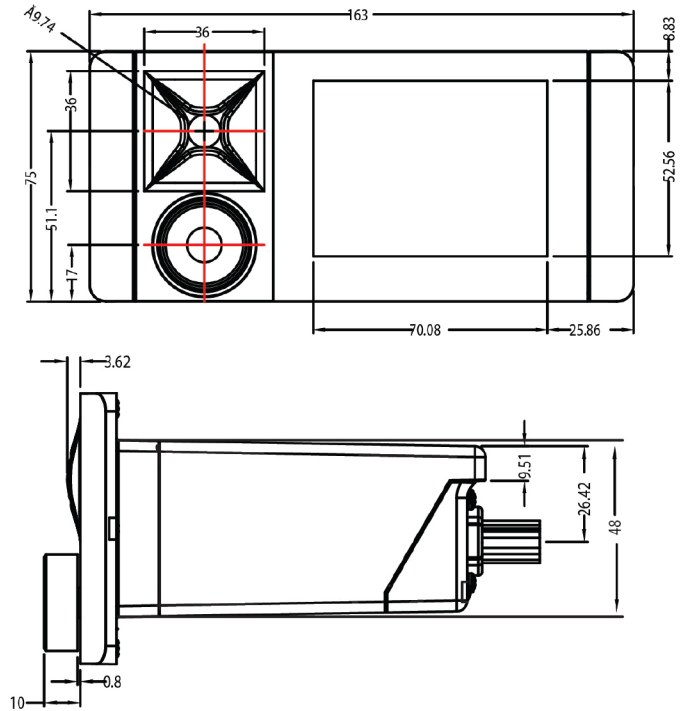

Infinity=Ready for Adventure

Infinity marine source units are ready to accompany you on life's great adventures, whether it's on your UTV, boat, golf cart, hot tub, or motorcycle.

Figures. Dimensions of **WAKE**
R3000