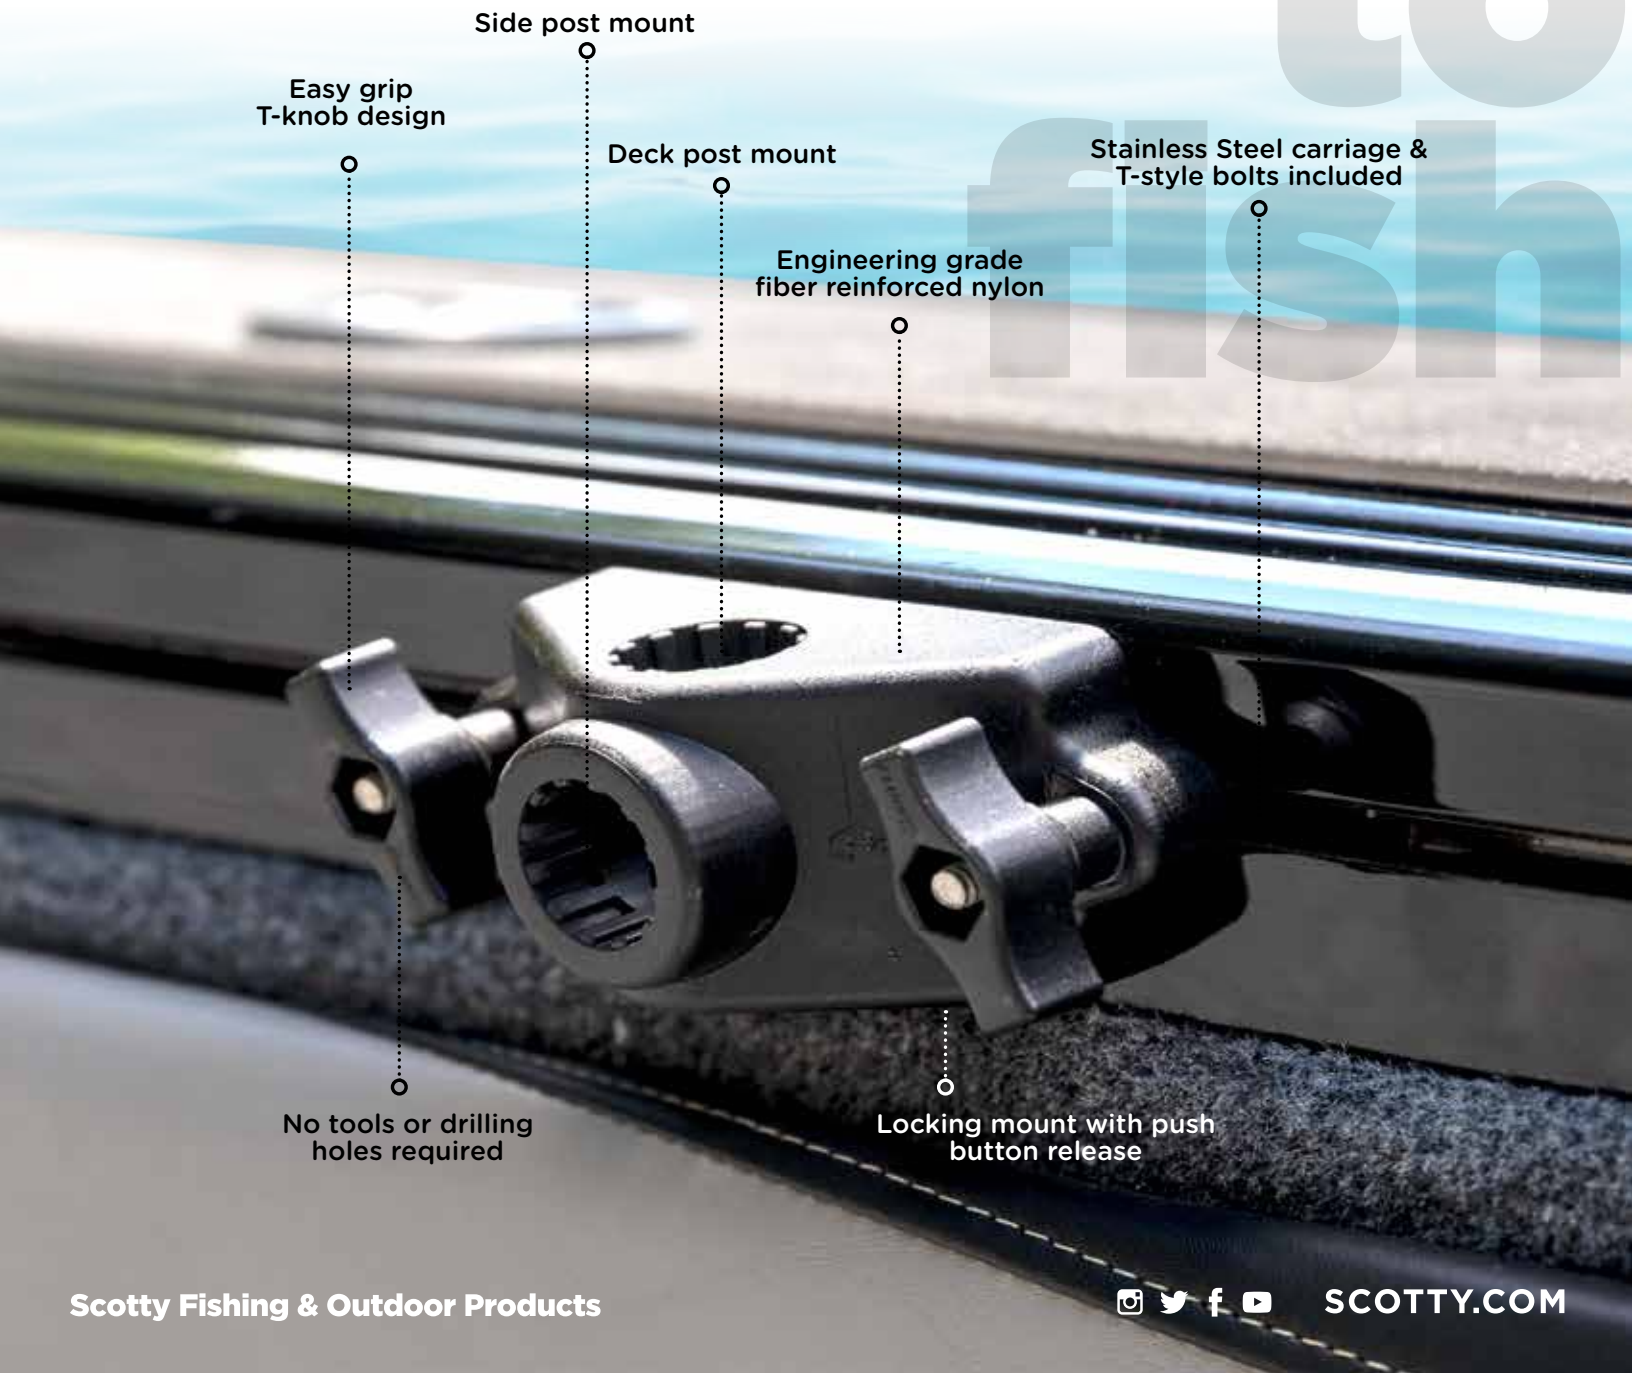

343 locking gunnel track mount

Purpose-built for boats with integrated gunnel tracks, the 343 securely attaches to your vessel without the need to drill holes, or carry tools.

This simple, intuitive design allows you to quickly add, remove, or re-position the mount anywhere on the boat, from bow to stern.

A dependable lock to keep gear solidly in place, and a push-button release makes changes and removal fast and easy.

Compatible with all of your favourite post mount Scotty accessories.

Scotty, the way to fish®

- Easy grip T-knob design
- Side post mount
- Deck post mount
- Engineering grade fiber reinforced nylon
- Stainless Steel carriage & T-style bolts included
- No tools or drilling holes required
- Locking mount with push button release