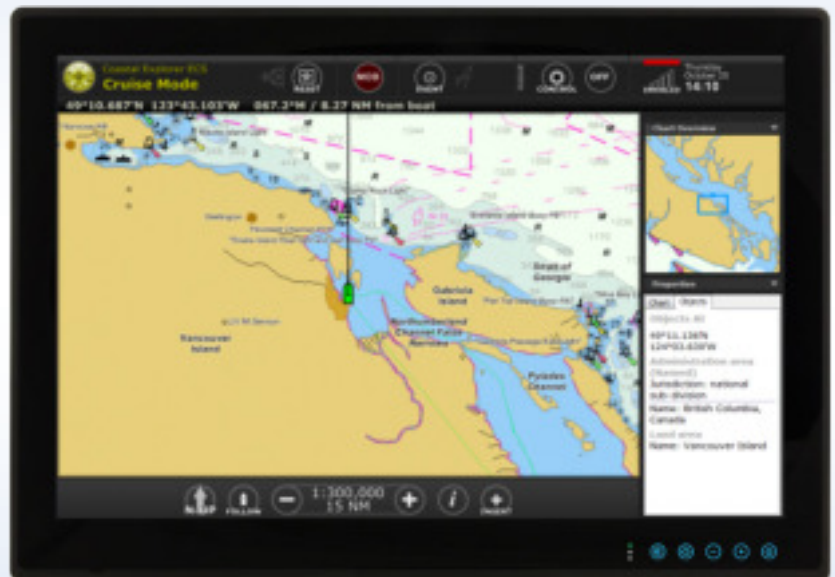

CD Series

LCD Commercial Displays

CD Series

Displays Designed for Commercial Industries.

- 19" (1280x1040), 24" (1920x1080) and 26" (1920x1200) Commercial Displays With Projective Capacitive Multi-Touch Screen
- Color Calibrated For Ecdis Compliance (Optional)
- Capacitive Touch Keys For Quick Function Access and Display Control (Support Ecdis Day, Dusk, and Night Mode Switching)
- Meets The Requirements Of Industrial Marine Standards, Including IEC60945 4th Edition, DNVGL-CG-0339, IACS E10