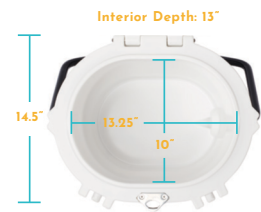

LAKA 20

Available Colors

18 CANS
with 2:1 ice to can ratio

13.5 lbs
empty weight

25 lbs
straight ice

LAKA 45

Available Colors

36 CANS
with 2:1 ice to can ratio

25.5 lbs
empty weight

45 lbs
straight ice

TECHNOLOGY & FEATURES

THICK-WALL DESIGN

ROTOMOLDED

STRONG RUBBER LATCHES

ERGO HANDLES

NON-SLIP FEET