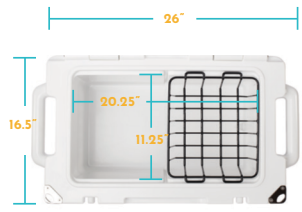

LAKA 20

Available Colors

18 CANS
with 2:1 ice to can ratio

13.5 lbs
empty weight

25 lbs
straight ice

LAKA 45

Available Colors

36 CANS
with 2:1 ice to can ratio

25.5 lbs
empty weight

45 lbs
straight ice

TECHNOLOGY & FEATURES

THICK-WALL DESIGN

ROTOMOLDED

STRONG RUBBER LATCHES

ERGO HANDLES

NON-SLIP FEET