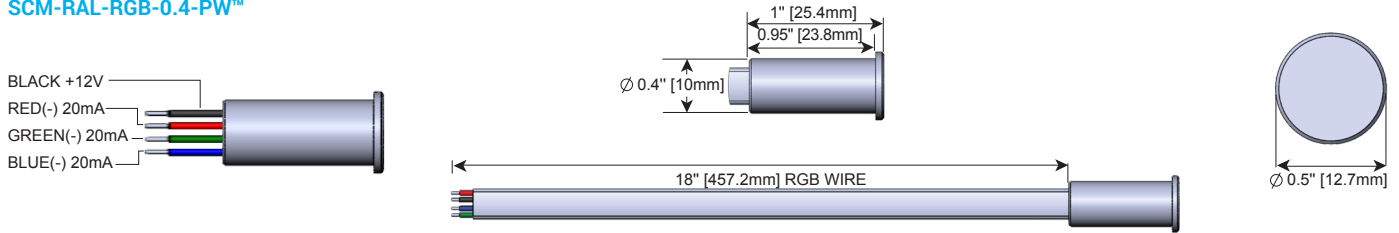

SCM-RAL-RGB-0.4-PW™