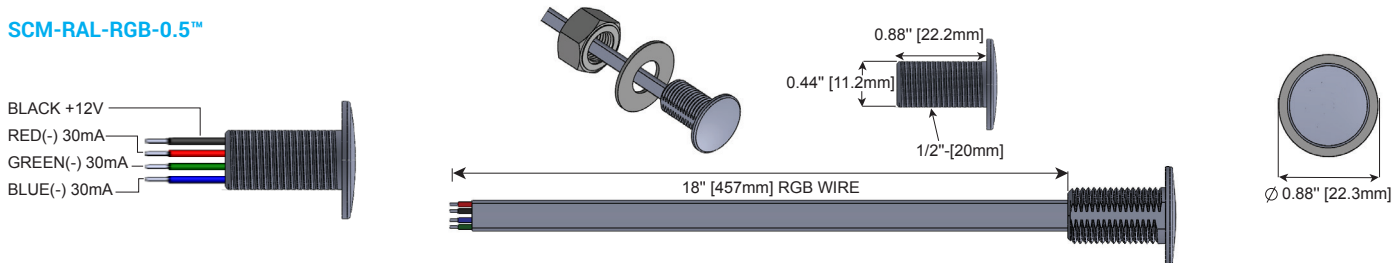

#### SCM-RAL-RGB-0.5™

	SCM-RAL-RGB-0.4-AB™	SCM-RAL-RGB-0.4-PW™	SCM-RAL-RGB-0.5™
<b>IP RATING</b>	IP65	IP67	IP68
<b>MATERIALS</b>	Aluminum black anodized housing and polycarbonate window	Diffused polymer white housing	Polycarbonate
<b>THREAD</b>	3/8- 32	none	1/2-20
<b>RECOMMENDED HOLE DIAMETER</b>	.41"	.375"	.53"
<b>CURRENT CHANNEL</b>	20mA, 60mA total	20mA, 60mA total	30mA, 90mA total
<b>VOLTAGE</b>	12V only	12V only	12V only
<b>RECOMMENDED APPLICATIONS</b>	Cup holders and other panel mount applications	Cup holders, hatches, and toe kick area lighting	Large hatches, baitwells, coolers, and other accent areas
<b>LEAD WIRE LENGTH</b>	18"/.5m	18"/.5m	18"/.5m
<b>HARDWARE INCLUDED</b>	Panel nut and star washer	None	Nylon nut and rubber washer