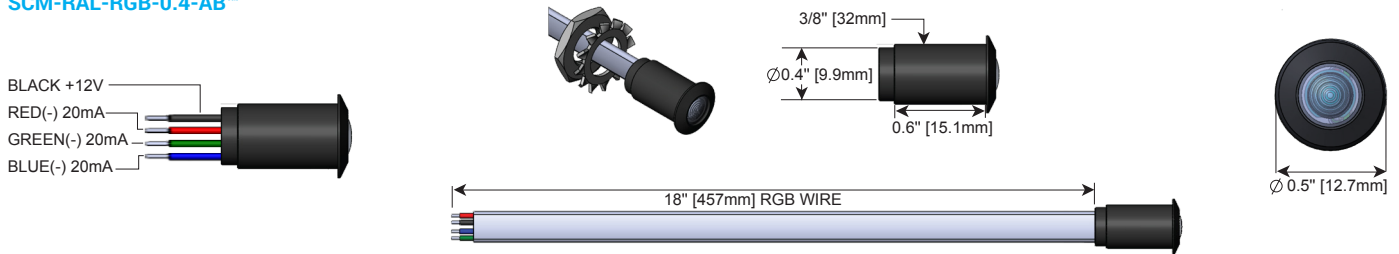

SHADOW-CASTER®'S ROUND ACCENT LIGHTING (RAL SERIES)

SCM-RAL-RGB-0.4-AB™