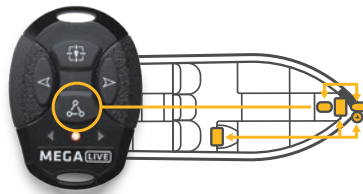

## TARGETLOCK

Lock your MEGA Live view onto fish-holding structure, whether your boat is moving or anchored using Minn Kota Spot-Lock.

## MEGA LIVE SWEEP

Get an automatic, constantly updated, 120° view of structure and fish—no matter where your trolling motor is pointed.

## MINN KOTA® STEER

Control both your trolling motor and the MEGA Live transducer at the same time using the foot pedal of your i-Pilot Link® Ultrex®.

## MEGA LIVE TARGETLOCK + MEGA 360 IMAGING

Find your angle of attack using MEGA 360 Imaging, then lock it in with MEGA Live Imaging TargetLock. Both technologies can be run simultaneously with full functionality using the optional dual mount bracket on your Minn Kota Ultrex Trolling motor.