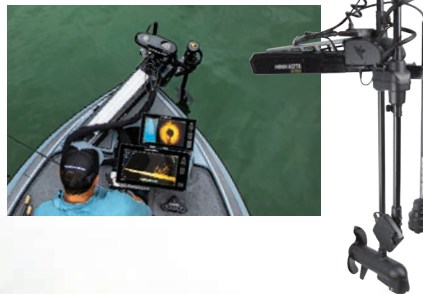

# STAYS FOCUSED ON FISH SO YOU CAN FOCUS ON FISHING.

You've never seen anything like MEGA Live Imaging™ TargetLock™, with the ability to lock in absolutely clear, real-time returns of structure, plus independent motor control. But you also get a full arsenal of other features designed to help you locate, stay on and catch more fish.

## MEGA LIVE SWEEP

Get an automatic, constantly updated, 120° view of structure and fish—no matter where your trolling motor is pointed.

## MINN KOTA® STEER

Control both your trolling motor and the MEGA Live transducer at the same time using the foot pedal of your i-Pilot Link® Ultrex®.

## NOW SHOWING ON A SCREEN NEAR YOU.

See fish in real time—in no time. Attach the MEGA Live Imaging TargetLock accessory to your Ultrex trolling motor using one of our mounting brackets and connect to a compatible Humminbird fish finder. Simple as that.