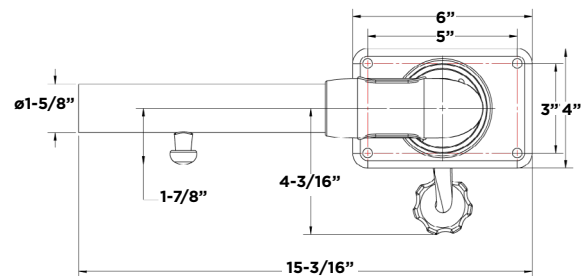

## GRAND SLAM 380 LIMITED EDITION OUTRIGGER MOUNT

Safely deploy outriggers from the comfort of the deck with the Grand Slam 380 Outrigger Mount. This mount features a robust outward rotation handle with detents every 22.5° to prevent uncontrolled movement, and a lifting crank handle that folds flush into the base.

### FEATURES & BENEFITS

- Patent number US7114283
- Ideal for boats 25' to 40'
- Sleek appearance
- Allows horizontal rotation from under the top
- Allows vertical lift up to 45° from under the top
- Features 30° offset handle for better hand clearance
- Cast stainless steel and machine aluminum construction
- Strong locking head allows for perfect positioning

PART #	DESCRIPTION	UOM	UPC
GS-380-LE	Grand Slam 380 Limited Edition	Pair	631192091882