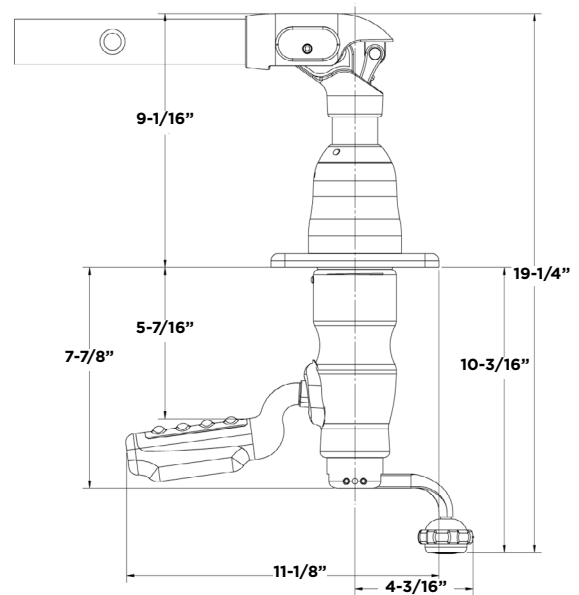

## GRAND SLAM 380 LIMITED EDITION OUTRIGGER MOUNT

Safely deploy outriggers from the comfort of the deck with the Grand Slam 380 Outrigger Mount. This mount features a robust outward rotation handle with detents every 22.5° to prevent uncontrolled movement, and a lifting crank handle that folds flush into the base.

### FEATURES & BENEFITS

- Patent number US7114283
- Ideal for boats 25' to 40'
- Sleek appearance
- Allows horizontal rotation from under the top
- Allows vertical lift up to 45° from under the top
- Features 30° offset handle for better hand clearance
- Cast stainless steel and machine aluminum construction
- Strong locking head allows for perfect positioning

PART #	DESCRIPTION	UOM	UPC
GS-380-LE	Grand Slam 380 Limited Edition	Pair	631192091882