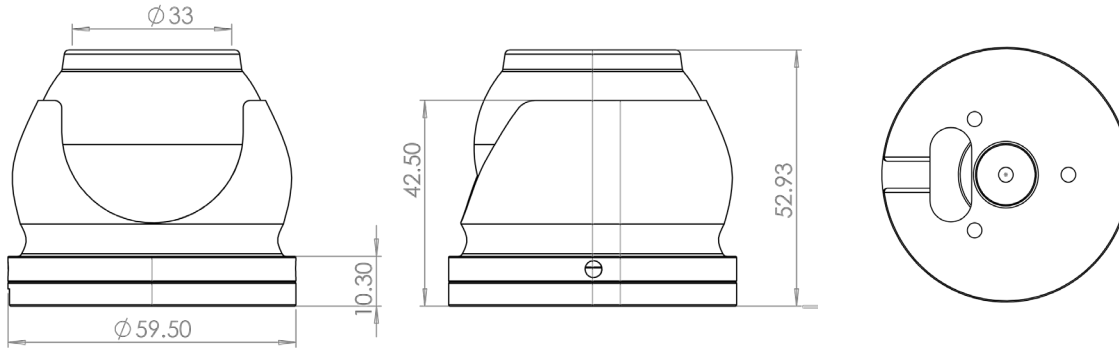

IRIS

IRIS-S060 / S160 / S460

316 Marine Grade Stainless Steel Static Dome Camera Analogue, AHD & IP

Camera Options:

Model No.	Format	Resolution	Lens	Horizontal Field of View
S060	Analogue	1000TVL	3.6mm Standard, 1.8mm & 2.8mm Option	3.6mm: 80° HFOV 2.8mm: 120° HFOV, 1.8mm 160° HFOV
S160	HD-TVI	1920 x 1080		
S460	IP	1920 x 1080		

Specifications:

	IRIS-S060	IRIS-S160	IRIS-S460
Sensor	1/3" Sony CCD Sensor		1/4" CMOS Sensor
Resolution	1000 TVL	1920x1080	Variable - 1920x1080P (2MP) Max
Interface	NA		RJ45 10/100 Base T Ethernet
Video Processing	1VP~P CVBS Composite Video 75Ω	HD-TVI / HD-CVI / AHD Switchable	H.264 Codec / Dual Stream
Protocols / Video Format	PAL / NTSC Selectable	HD-TVI / HD-CVI / AHD	TCP/UDP/HTTP/Multicast/UPnP/NTP/RTSP/ONVIF
Onvif	NA		Profile S v2.4
Bitrate	NA		VBR / CBR 32kbps ~ 8Mbps
Illumination	6 x 850nm Infra Red - 10 meter Range		
Lens / Field of View	3.6mm Standard (80° HFOV) / 2.8mm Option / 1.8mm Wide Angle Option		
Mirroring	Horizontal & Vertical - Configure via OSD Menu		Horizontal & Vertical - Configure via Browser
Automatic Gain Control	Supported / Multiple Levels		
Compatibility	All MFD's with Composite Video Input, TV via AV Input, CMAC Camera Management Systems	MFD's with Digital (HDMI/DVI) Input with TVI-HDMI Convertor, MFD's via IRIS NVR/HVR, CMAC Camera Management Systems	Raymarine / Axiom (LH2 or higher), NAVICO MFD's inc SIM-RAD / LOWRANCE, B&G, Furuno Timezero v4.1 and higher. PC based systems, MFD's with digital (HDMI / DVI) Input, MFD's via IRIS NVR/HVR, IE Browser, CMAC systems
Operating Temperature	-30 ~ +60 °C		
Connections	Video: BNC 75Ω Female Connector / DC Power Socket		Water Resistant RJ45 Socket / Non PoE with DC Power Socket
Material	316 Stainless Steel		
Power	12VDC < 200mA Max.		PoE IEEE802.3af / 12VDC <200mA Max.
Weight & Dimensions	0.420Kg / 59.5mm ø x 52.93mm H		
Environmental	IP66		